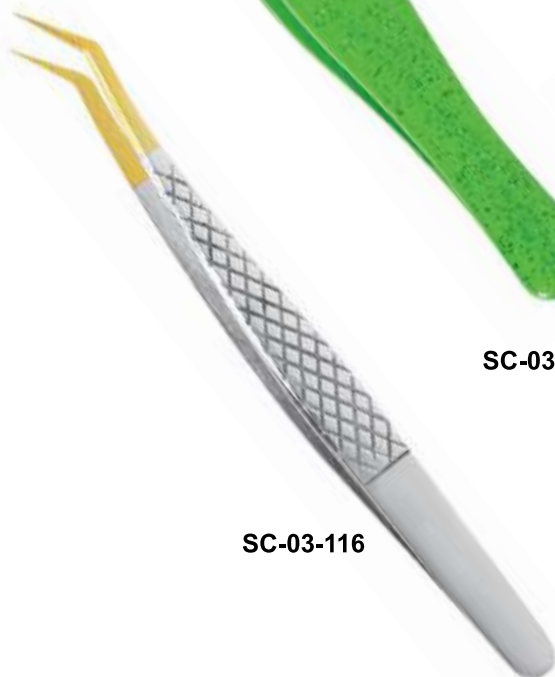

SC-03-103

SC-03-104

SC-03-106

SC-03-107

SC-03-105

Description:

Eyelash Extension Tweezers are made up of 100% Surgical grade stainless steel to assure Durability and can be sterilized without rusting.

SC-03-109

SC-03-110

SC-03-111

SC-03-112

SC-03-115

SC-03-116

SC-03-113

SC-03-114

Description:

SC-120

SC-119

SC-121

SIZE
COLOR
MATERIAL
MOQ

ON CUSTOMER DEMAND

SC-140

SC-141

Pro Lash Line, Eyelash tweezers, are part of our lightweight, "slim line" collection tweezers. 14 cm in length for extreme comfort and have a 45° angle at the tip which is 5mm in length.