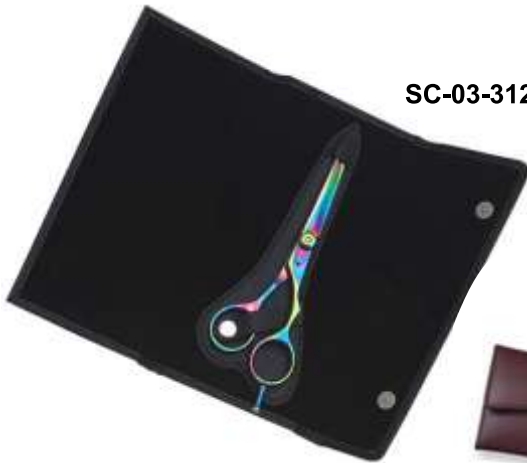

SC-03-3122