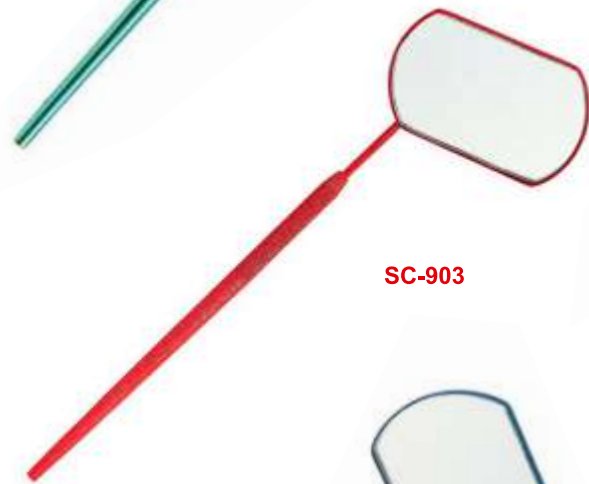

SC-801

SC-802

SC-803

SC-804

Rubberized Grip: This eyelash curler was designed with your comfort in mind. Curling: Long-looking curled lashes don't have to be a pain. Curl your lashes quickly and with minimal effort.

This reliable eyelash curler provides lash perfection in a single step
Universal Fit:

SC-805

**SIZE
COLOR
MATERIAL
MOQ**

ON CUSTOMER DEMAND

SC-806

SC-901

SC-902

SC-903

SC-907

SC-904

SC-905

SC-906

Description:

LARGE SQUARE: Large square mirror allow you the whole view of the lash line for eyelash extensions
Material: Stainless Steel

SIZE
COLOR
MATERIAL
MOQ

ON CUSTOMER DEMAND