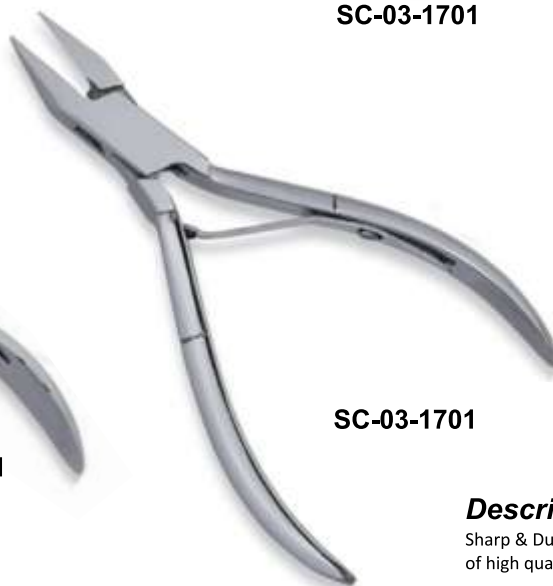

SC-03-1701

SC-03-1701

Description:

Sharp & Durable: Podiatrist professional clippers are made of high quality surgical grade stainless steel for rust and durability.