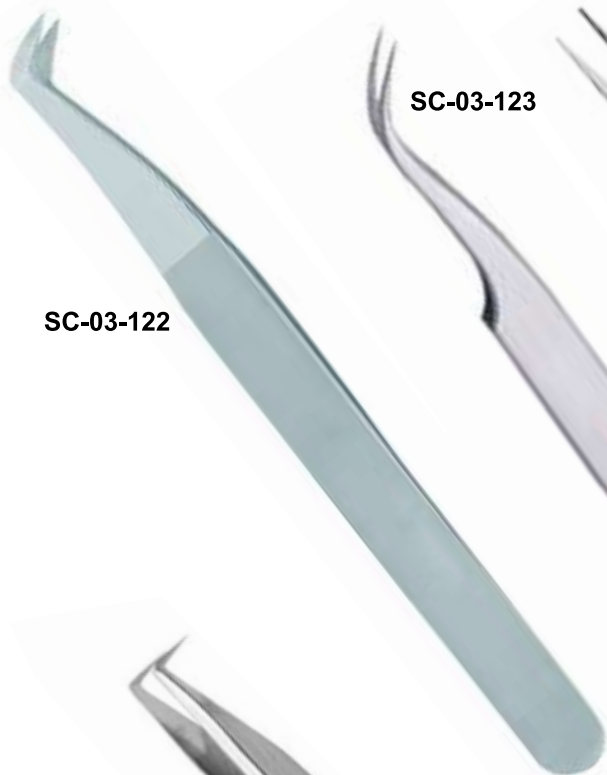

Description:
stainless steel material with surface sandblasting