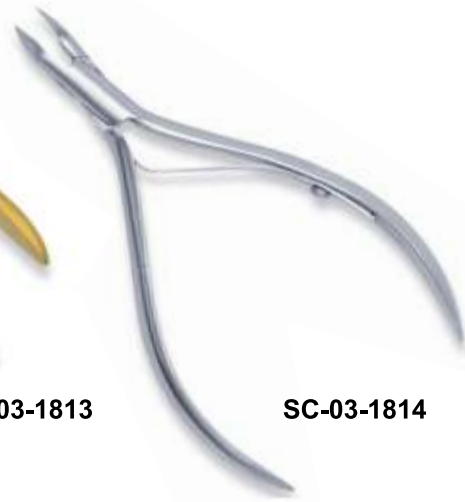

SC-03-1701

SC-03-1701

Description:

Sharp & Durable: Podiatrist professional clippers are made of high quality surgical grade stainless steel for rust and durability made with ABS material that is non-slip & softer, use an ergonomic handle for comfort, firm grip & easy cutting.

SC-03-1809

Description:

Cuticle Nipper
Size: 9cm, 9.5cm, 10cm, 10.5cm, 11cm, 11.5cm
Color: Silver, Half TC Gold
Material: Stainless Steel

SC-03-1810

SC-03-1811

SC-03-1812

SC-03-1813

SC-03-1814

SC-03-1815

SC-03-1816

SC-03-1817

SC-03-1818

Description:

Cuticle Nipper
Size: 9cm, 9.5cm, 10cm, 10.5cm, 11cm, 11.5cm
Color: Silver, Half TC Gold
Material: Stainless Steel

SC-03-1901

SC-03-1902

SC-03-1904

SC-03-1906

SC-03-1907

SC-03-1909

SC-03-1903

Description:

Professional Hair Extension Clamp. Made from high quality stainless steel with perfection and satisfactory performance.

Used by professional manicurist. Our all Hair Extension Pliers range are available in all different finishes. Finish includes the Mirror Polish, Brush Satin, Half Gold Plated, Full Gold Plated, Half Color Painted, Full Color Painted, Decal Finish. Also, these are available with plastic handles in many colors.