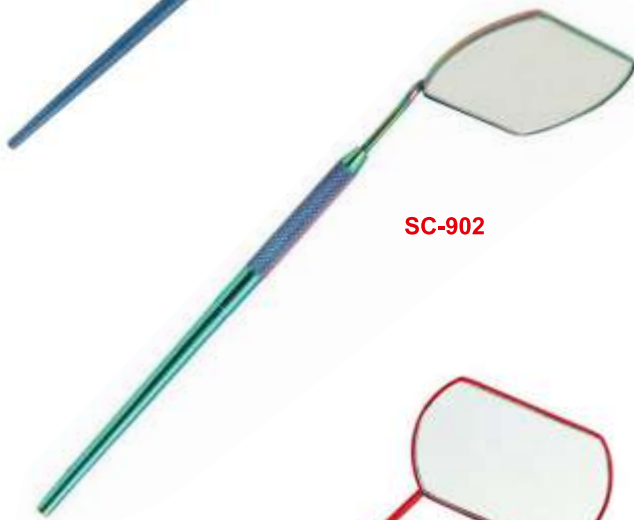

This reliable eyelash curler provides lash perfection in a single step
Universal Fit:

SC-805

**SIZE
COLOR
MATERIAL
MOQ**

ON CUSTOMER DEMAND

SC-806

SC-901

SC-902

SC-903

SC-907

SC-904

SC-905

SC-906

Description:

LARGE SQUARE: Large square mirror allow you the whole view of the lash line for eyelash extensions
Material: Stainless Steel

SIZE
COLOR
MATERIAL
MOQ

ON CUSTOMER DEMAND