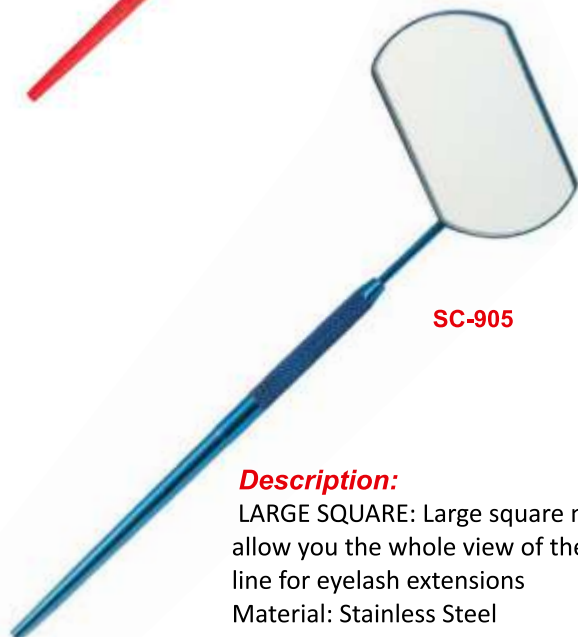

This reliable eyelash curler provides lash perfection in a single step
Universal Fit:

SC-805

**SIZE
COLOR
MATERIAL
MOQ**

ON CUSTOMER DEMAND

SC-806

SC-901

SC-902

SC-903

SC-907

SC-904

SC-905

SC-906

Description:

LARGE SQUARE: Large square mirror allow you the whole view of the lash line for eyelash extensions
Material: Stainless Steel

SIZE
COLOR
MATERIAL
MOQ

ON CUSTOMER DEMAND