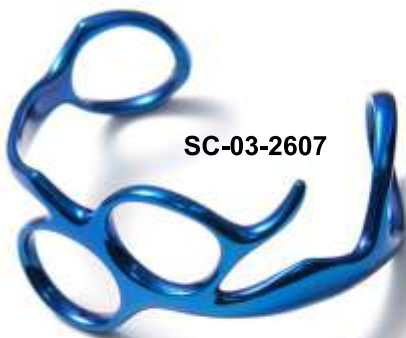

SC-03-2602

SC-03-2601

SC-03-2603

SC-03-2604

SC-03-2606

SC-03-2607

SC-03-2605

SC-03-2609

SC-03-2608

Description:

Stainless Steel Bracelet for men or women
 Can be worn on wrist or upper forearm
 Bracelet is the perfect accessory for you
 to bring out your Creativity on style It is
 a decorative shear bracelet This is sure
 to be a conversation piece with customers
 & other stylists. These are made from same
 steel quality as other Salon shears
 Makes a great gift for Salon owners,
 school owners or any stylists or student.