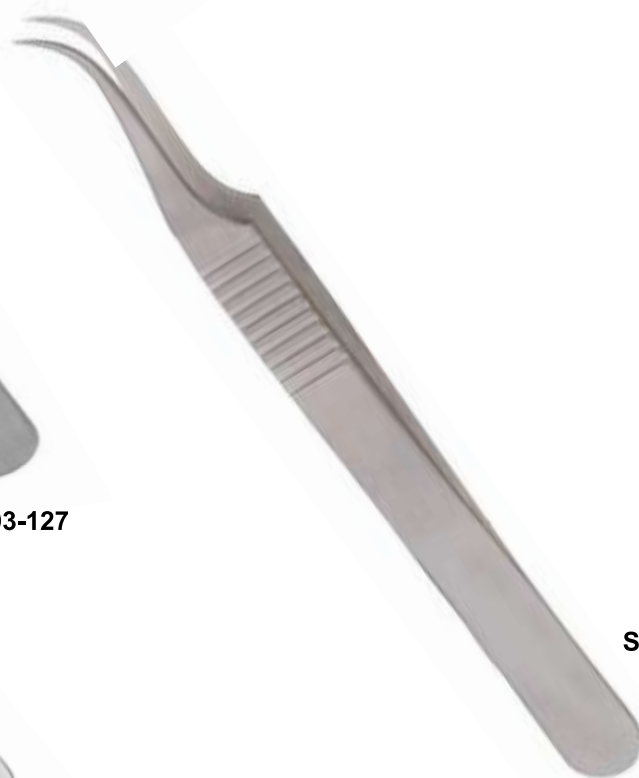

Description:
stainless steel material with surface sandblasting