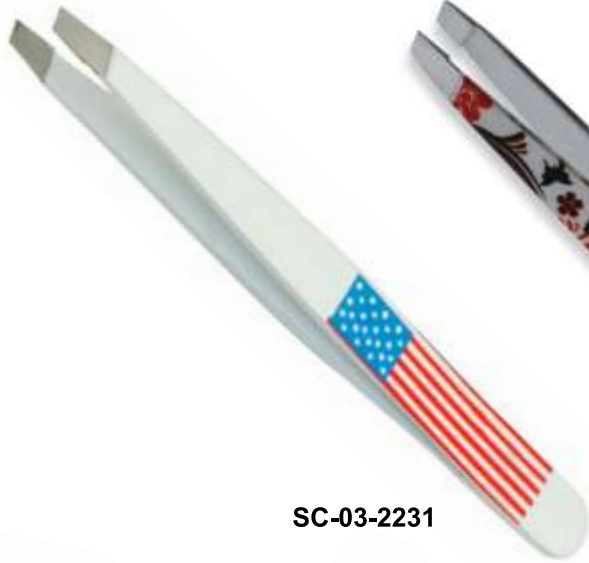

SC-03-2218

SC-03-2219

SC-03-2220

Description:

Eyebrow Color Tweezers
made of High Grade Stainless Steel.

SC-03-2231

SC-03-2232

SC-03-2233