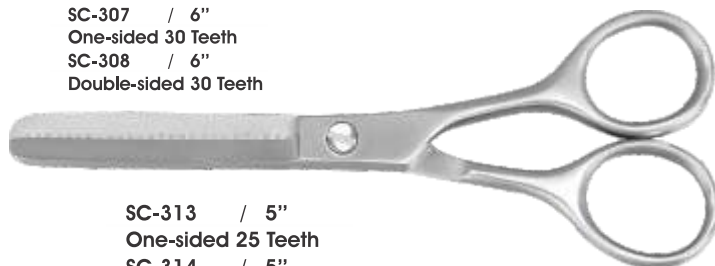

SC-313 / 5"
One-sided 25 Teeth
SC-314 / 5"
Double-sided 25 Teeth