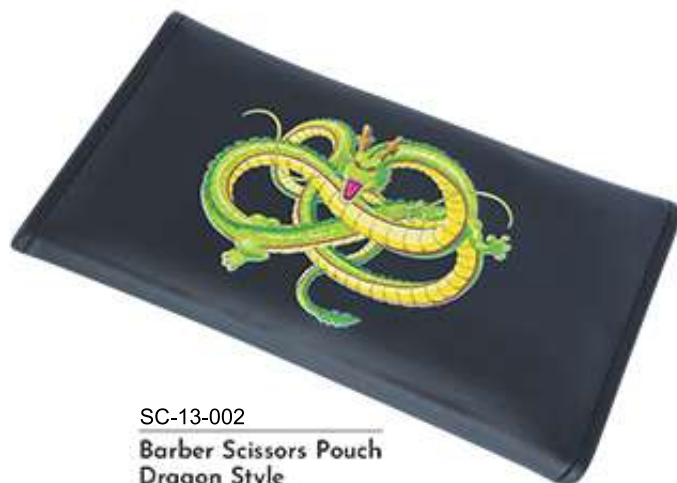

SC-016

- o SC- 636 Nail Scissors (Curved)
- o SC- 713 Cuticle Nipper
- o SC- 414 Slanted Tweezers (Colored)
- o SC- 515 Black Head Remover
- o SC- 520 Ear Loop
- o SC- 531 Cuticle Pusher
- o SC- 855-A Nail Diamond File (9cm)

SC-017

- o SC- 6606 Nail Scissors (Curved)
- o SC- 6607 Safety Scissors
- o SC- 777 Nail Nipper
- o SC- 412 Slanted Tweezers
- o SC- 447 Square Tip Tweezers
- o SC- 520 Ear Loop
- o SC- 850-A Nail Diamond File (11cm)

SC-018

- o SC- 606 Nail Scissors (Curved)
- o SC- 702 Cuticle Nipper
- o SC- 483 Mini Tweezers Slanted (Colored)
- o SC- 855-A Nail Diamond File (9cm)

SC-13-001
Barber Scissors Case

SC-13-002
Barber Scissors Pouch
Dragon Style